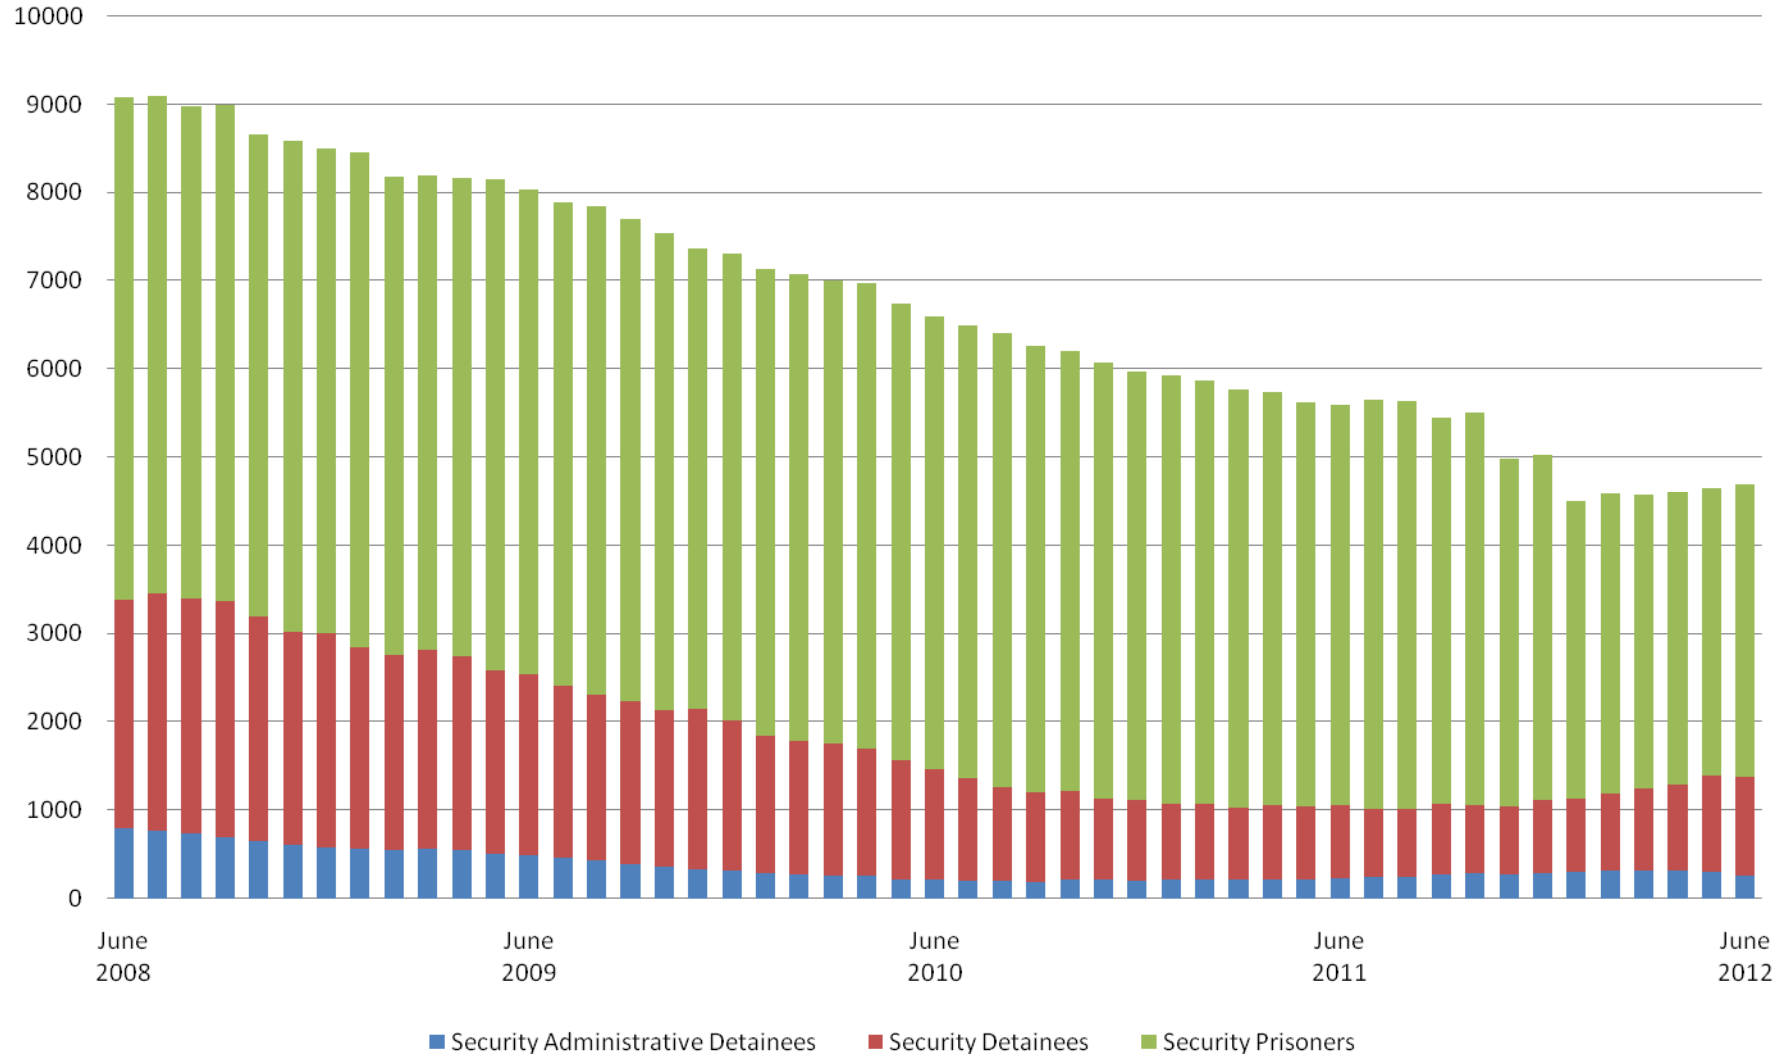

Security Detainees and Prisoners Held Inside Israel

Date	Security Prisoners	Security Detainees	Security Administrative Detainees	Total
June 2008	5689	2588	803	9080
July 2008	5640	2677	776	9093
August 2008	5582	2669	738	8989
September 2008	5618	2682	692	8992
October 2008	5462	2555	649	8666
November 2008	5557	2423	604	8584
December 2008	5495	2428	583	8506
January 2009	5612	2277	569	8458
February 2009	5421	2204	551	8176
March 2009	5377	2255	565	8197
April 2009	5422	2201	548	8171
May 2009	5567	2079	513	8159
June 2009	5494	2053	497	8044
July 2009	5480	1957	461	7898
August 2009	5528	1880	436	7844
September 2009	5456	1850	391	7697
October 2009	5400	1775	365	7540
November 2009	5218	1818	334	7370
December 2009	5287	1699	323	7309
January 2010	5284	1559	292	7135
February 2010	5291	1506	276	7073
March 2010	5244	1495	267	7006
April 2010	5274	1444	260	6978
May 2010	5172	1343	224	6739
June 2010	5130	1253	215	6598
July 2010	5133	1163	204	6500
August 2010	5148	1061	200	6409
September 2010	5058	1023	190	6271
October 2010	4985	1007	213	6205
November 2010	4948	914	217	6079
December 2010	4854	907	209	5970
January 2011	4853	863	213	5929
February 2011	4796	850	224	5870
March 2011	4737	824	214	5775
April 2011	4679	840	218	5737
May 2011	4584	824	220	5628
June 2011	4536	832	233	5601
July 2011	4639	771	244	5654
August 2011	4620	771	243	5634
September 2011	4367	801	277	5445
October 2011	4442	775	287	5504
November 2011	3930	774	277	4981
December 2011	3904	836	287	5027
January 2012	3375	820	310	4505
February 2012	3404	874	313	4591
March 2012	3323	934	322	4579
April 2012	3312	977	322	4611
May 2012	3263	1087	302	4652
June 2012	3316	1118	267	4701